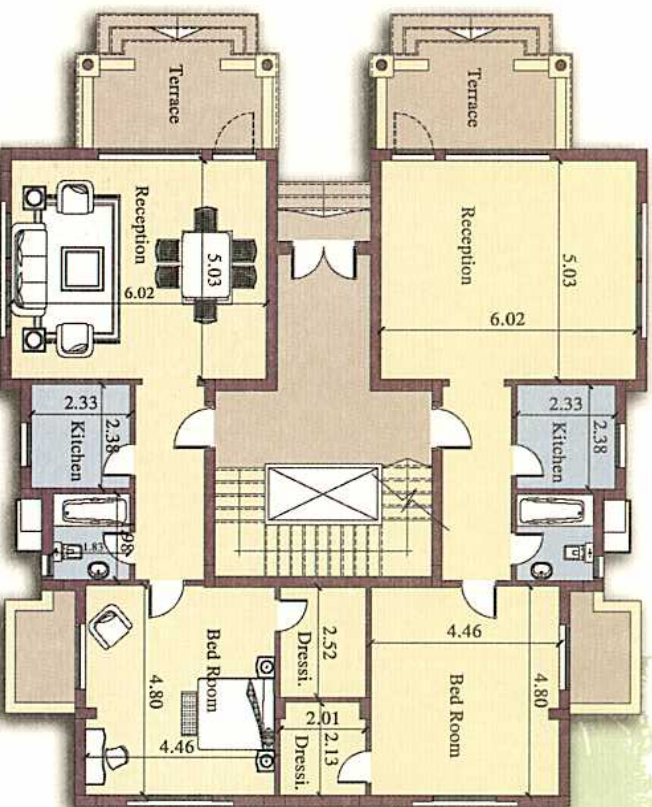

Model B 1 : 100 m²
**(2 Bedrooms - Reception -
 Bathroom - Kitchen)**
Model B 2 : 97.59 m²
**(1 Bedroom - Reception -
 Bathroom - Kitchen)**

Super Luxe Finishing

Live Western View

Live Southern View

Ground Floor