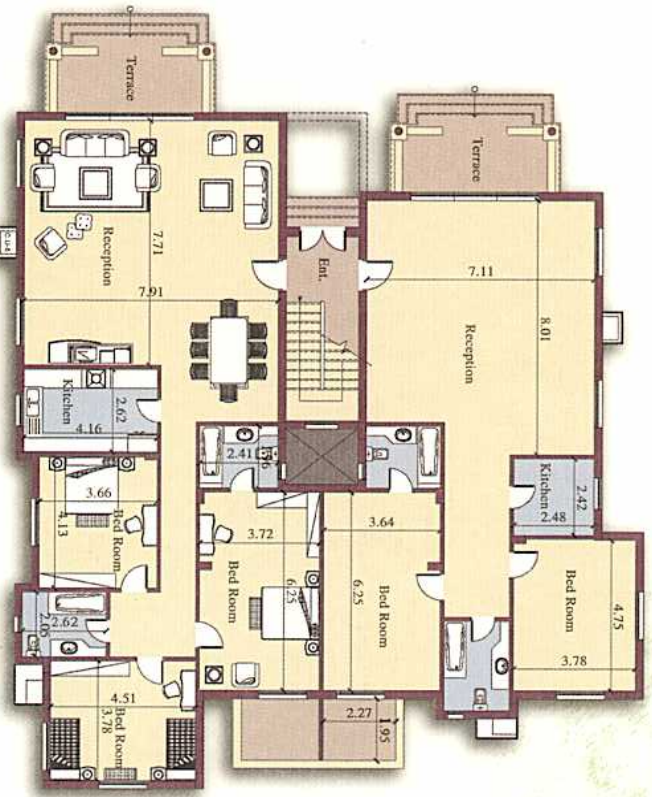

Model A 1 : 175.5 m²
(3 Bedrooms - Reception -
2 Bathrooms - Kitchen)

Model A 2 : 142.5 m²
(2 Bedrooms - Reception -
2 Bathrooms - Kitchen)

Super Lux Finishing

Live Western View

Live Southern View

Ground Floor